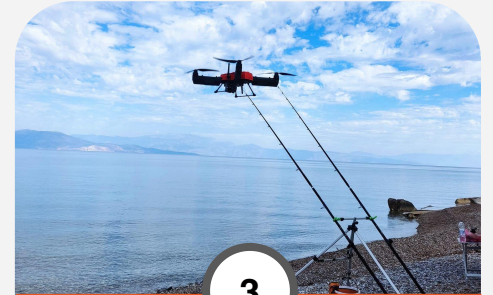

3

Take off the drone and fly into the ocean.