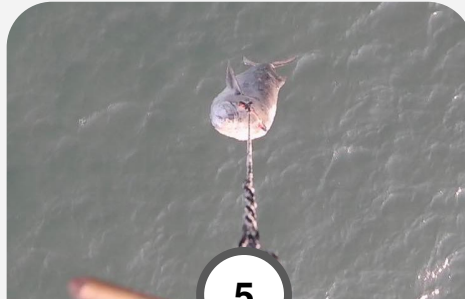

SwellPro

SwellPro
Fisherman
Max

Boat Less, Fish More

Fisherman Max is SwellPro's top-of-the-line fishing drone that can deliver 8 lbs / 3.7 kg baits to deeper waters or inaccessible areas. Without the hassles of kayak or bait boat, Fisherman Max allows pro anglers to spend more time and energy fighting the giant fish, and catch as many big fish as they can in a day.

Calibration-free

Drone-Cast For Greater Success

How Fishermen Max works?

1

Set up the drone. No calibration needed.

2

Attach baited line into the release mechanism.

3

Take off the drone and fly into the ocean.

4

Watch the drone's footage on the display.

5

Hit a button to release the bait at target spot.

6

Hit another button, drone return to the beach.

8 LBS

3.7 KG

Bait Capacity

No other drones can match propulsion design of Fisherman Max. Max can fly stably while carrying 3.7 kg or 8 pounds baits over 600 yards. That means pro anglers can fly big live bait or large chunk of meat to attract bigger fish or specific species.